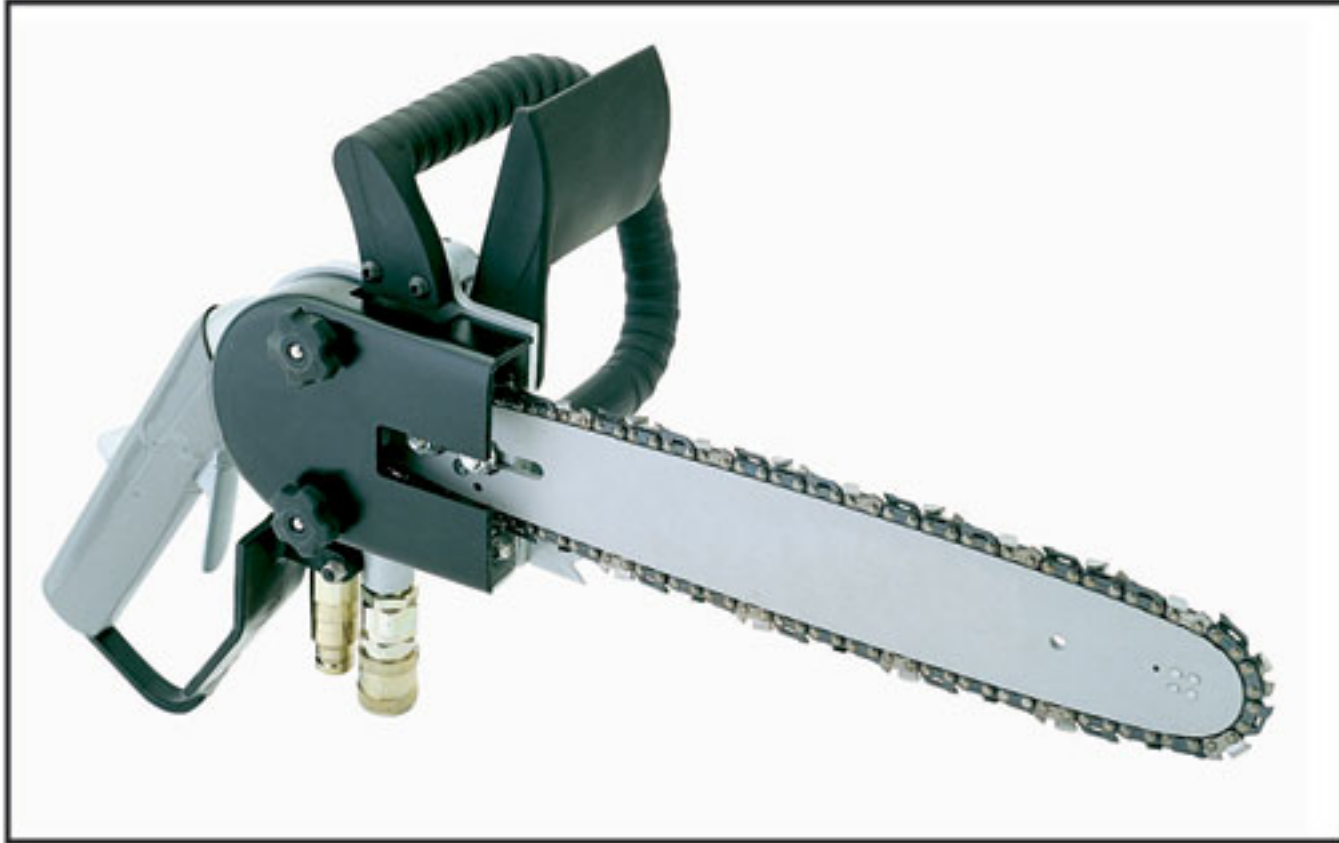

Hand Chain Saws

Pistol Grip Hand Chain Saw

Hand Chain Saw

Hand Chain Saws

RGC offers fast cutting, lightweight Hand Chain Saws. They are compact and ideal for landscaping, grounds keeping and farming. Utility companies and municipalities also benefit from their versatility and low maintenance.

The unique pistol grip saw is easy to handle and use in tight spaces and from an aerial basket.

Features & Benefits

- ▶ Durable, lightweight design reduces operator fatigue and increases productivity.
- ▶ Each tool can easily be changed from an open- to closed-center circuit.
- ▶ Rugged gear motor and expanded chip exit area.
- ▶ Chain and bar can be adjusted without removing sprocket cover.
- ▶ Sprocket cover can be removed without tools for easy cleaning.
- ▶ Automatic chain oiler can be adjusted without tools.
- ▶ The standard hand chain saw has an anti-kickback 3/8 in. pitch chain and automatic chain oiler.
- ▶ The pistol grip saw uses a .325 pitch anti-kickback chain.
- ▶ Safety features include: two-step trigger, high impact polymer front handle/shroud, wide lower handle protects hands/knuckles, chain catcher stops chain rotation.
- ▶ Handle position can be oriented to horizontal, or to 30 or 60 degrees relative to bar and chain according to operator preference.
- ▶ The pistol grip saw design is very compact and easy to maneuver in tight spaces.
- ▶ Supplied with 12 in. hose whips.

Hand Chain Saw Specifications

Model	APG13	AG16	AG20
Overall Length	26.5 in. (67.3 cm)	31.5 in. (80 cm)	35.5 in. (90.2 cm)
Cutting Capacity	13 in. (33 cm)	16 in. (40.6 cm)	20 in. (50.8 cm)
Pressure Range	1000 - 2000 psi (69 - 140 bar)	1000 - 2000 psi (69 - 140 bar)	1000 - 2000 psi (69 - 140 bar)
Flow Range	4 - 8 gpm (15 - 30 lpm)	4 - 8 gpm (15 - 30 lpm)	4 - 8 gpm (15 - 30 lpm)
Hydraulics	Open- or Closed-Center	Open- or Closed-Center	Open- or Closed-Center
Weight	8.5 lbs. (3.9 kg)	9.5 lbs. (4.3 kg)	10.2 lbs. (4.6 kg)