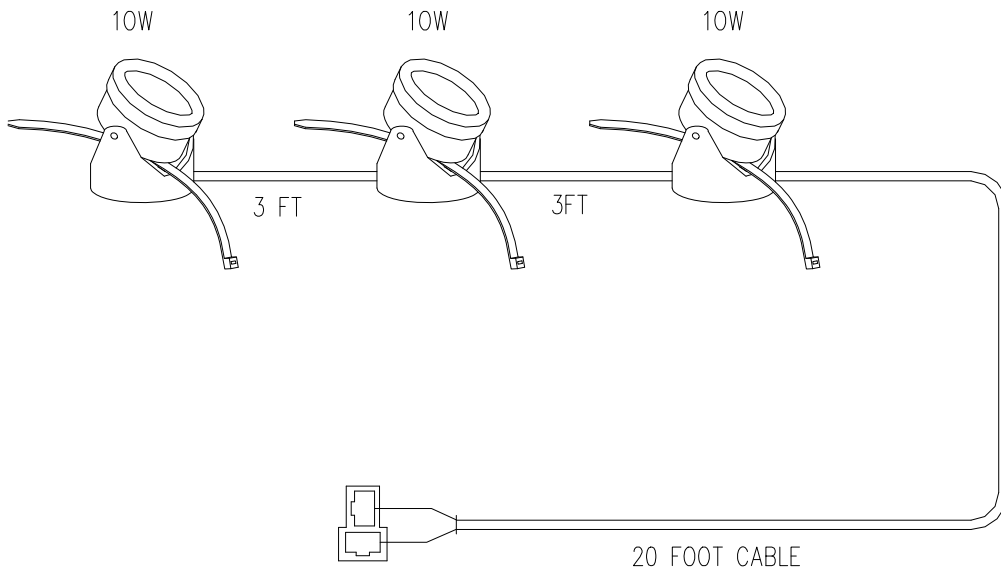

HL/HVL 3-LIGHTING SET 12V  
P/N 4107330

These Light Kits are sold with red, green amber and blue lenses.