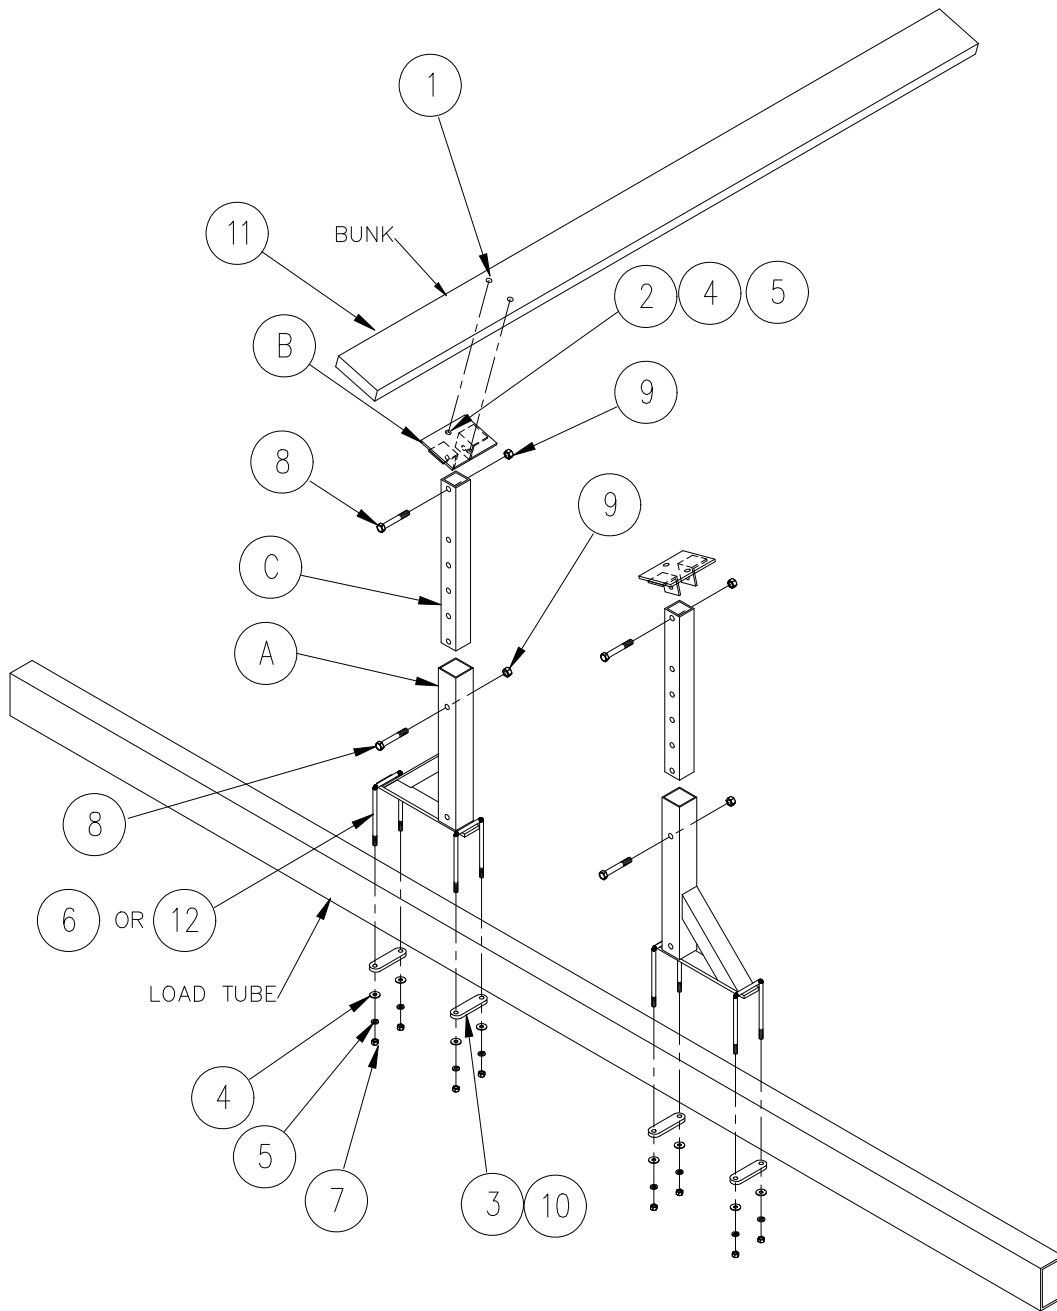

VL PIVOTING WOOD SKI BOAT BUNK INSTRUCTIONS

REIMANN & GEORGER CORPORATION
MARINE PRODUCTS
P/N 6112132

BUFFALO, NY
03/23/09

SKI BOAT WOOD PIVOT BUNK ASSEMBLY

VL SKI BOAT WOOD PIVOT BUNK PARTS LIST

Each reference number or letter in the following parts lists can be matched with the reference number or letter referred to in the illustrations of the instruction manual.

REF #	PART #	QTY	DESCRIPTION
A	3604507	4	SKI BOAT BUNK SUPPORT BASE WELDMENT
B	3604514	4	SKI BOAT BUNK PIVOT BRACKET
C	3604627	4	SKI BOAT BUNK UPPER TUBE 19-1/4"
	3604223	1	VL SKI BOAT BUNK S.S. BOB 4K
			consisting of:
1	5896323	8	3/8-16 X 2-1/2 CARRIAGE BOLT SS
2	5896377	8	3/8-16 HEX NUT SS
3	3603835	8	2-HOLE PLATE 2"
4	5896406	24	3/8 WASHER SAE
5	5806243	24	3/8 WASHER SPLIT LOCK
6	5898100	8	U-BOLT SQ 3/8 X 2-1/8 X 5-5/8 SS
7	5803638	16	3/6-16 NUT HEX –SILICON BRONZE
8	5896288	8	1/2-13 X 3 HHCS SS
9	5897018	8	1/2-13 HEX NYLOCK NUT SS

2.1.2 #3603778 VL Bunk Bundle 1.6-4.5K

REF #	PART #	QTY	DESCRIPTION
11	3605916	2	VL BUNK ASSY 1.6-4K

2.2 #36----- VL SKI BOAT PIVOT BUNKS 5KSR09

2.2.1 #36----- VL Ski Boat Bunk Carton of Parts 5KSR09

REF #	PART #	QTY	DESCRIPTION
A	3604507	4	SKI BOAT BUNK SUPPORT BASE WELDMENT
B	3604514	4	SKI BOAT BUNK PIVOT BRACKET
C	3604627	4	SKI BOAT BUNK UPPER TUBE 19-1/4"
	36----	1	VL SKI BOAT BUNK S.S. BOB 5KSR09
			consisting of:
1	5896323	8	3/8-16 X 2-1/2 CARRIAGE BOLT SS
2	5896377	8	3/8-16 HEX NUT SS
3	3606921	8	2-HOLE PLATE 3"
4	5896406	24	3/8 WASHER SAE
5	5806243	24	3/8 WASHER SPLIT LOCK
6	5893000	8	U-BOLT SQ 3/8 X 2-1/8 X 6-5/8 SS
7	5803638	16	3/6-16 NUT HEX –SILICON BRONZE
8	5896288	8	1/2-13 X 3 HHCS SS
9	5897018	8	1/2-13 HEX NYLOCK NUT SS