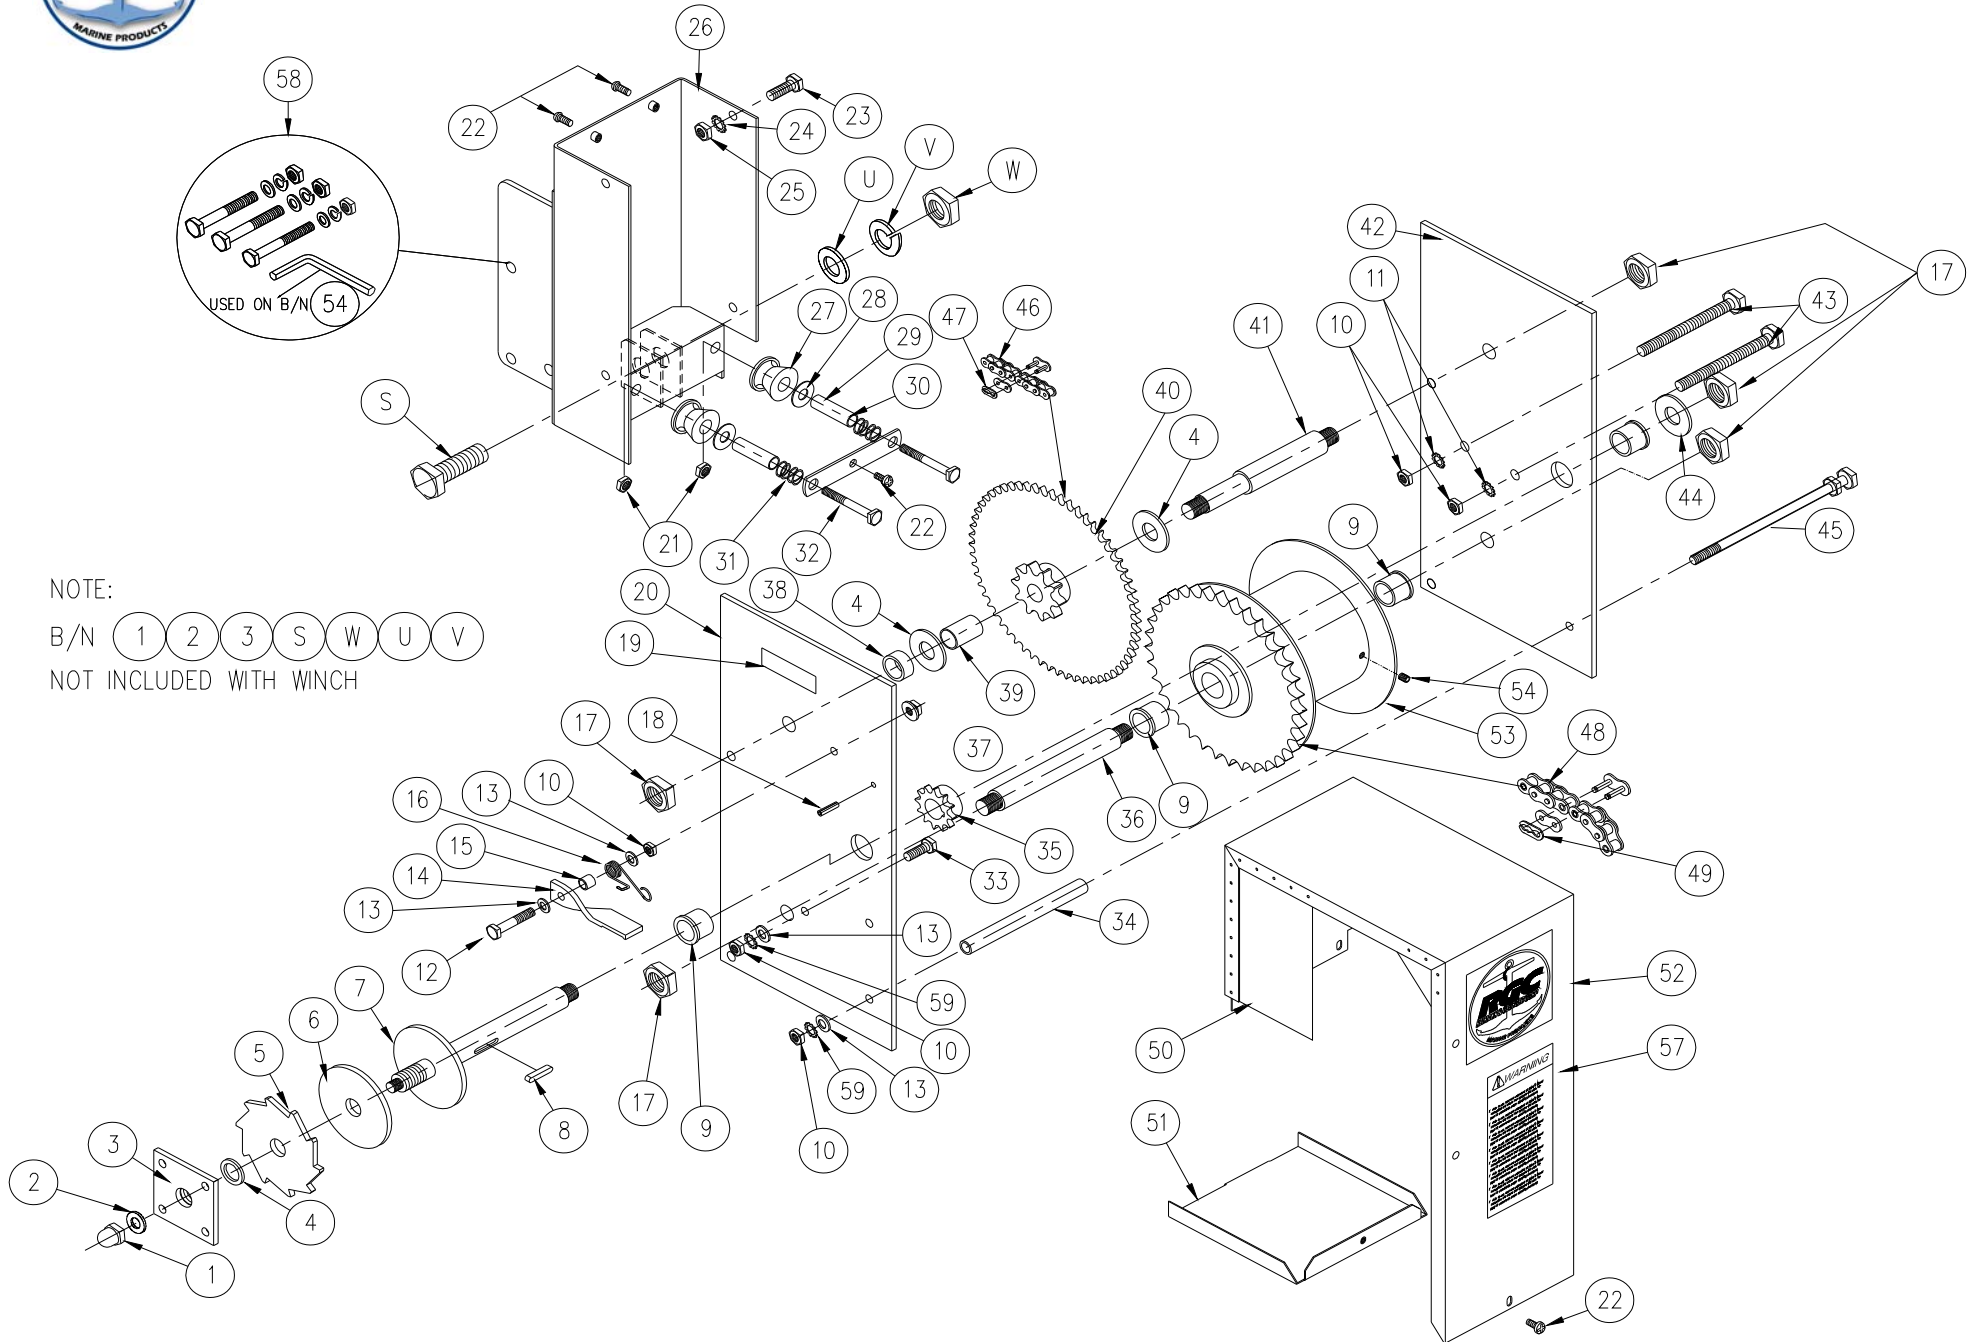

R18HD CHAIN WINCH PARTS LIST

REF #	DESCRIPTION	QTY	ITEM #	UPS
39	SLEEVE BEARING	1	5136101	YES
40	COUNTER SPROCKET	1	3710605	YES
41	COUNTER SHAFT	1	3710925	YES
42	SIDE PLATE W/ BEARING	1	3710615	YES
43	3/8 X 5-1/2 CARRIAGE BOLT	2	5893803	YES
44	3/4 SAE FLAT WASHER	1	5896417	YES
45	3/8 X 8 HHCS	1	5893635	YES
46	CHAIN (#40 CHAIN)	1	3703955	YES
47	#40 CHAIN CONNECTING LINK	1	6716401	YES
48	DRUM CHAIN (#60 CHAIN)	1	3710630	YES
49	#60 CHAIN CONNECTING LINK	1	6737805	YES
50	GUARD TOP ASSY	1	3710905	YES
51	GUARD BOTTOM	1	3710910	YES
52	DECAL RGC OFFICIAL LOGO	1	6206974	YES
53	DRUM SPOOL ASSY	1	3710620	YES
54	SET SCREW	1	5806483	YES
57	DECAL "WARNING" VL	1	6206970	YES
58	WINCH MOUNT BAG OF BOLTS	1	3710405	YES
59	3/8 SPLIT LOCK WASHER	2	5806243	YES
S	7/8 X 2 HHCS	1	5893610	YES
U	7/8 SAE FLAT WASHER	1	5893625	YES
V	7/8 SPLIT LOCK WASHER	1	5893630	YES
W	7/8 HEX NUT	1	5893620	YES

R18HD CHAIN WINCH DRAWING

NOTE:

B/N 1 2 3 S W U V
NOT INCLUDED WITH WINCH