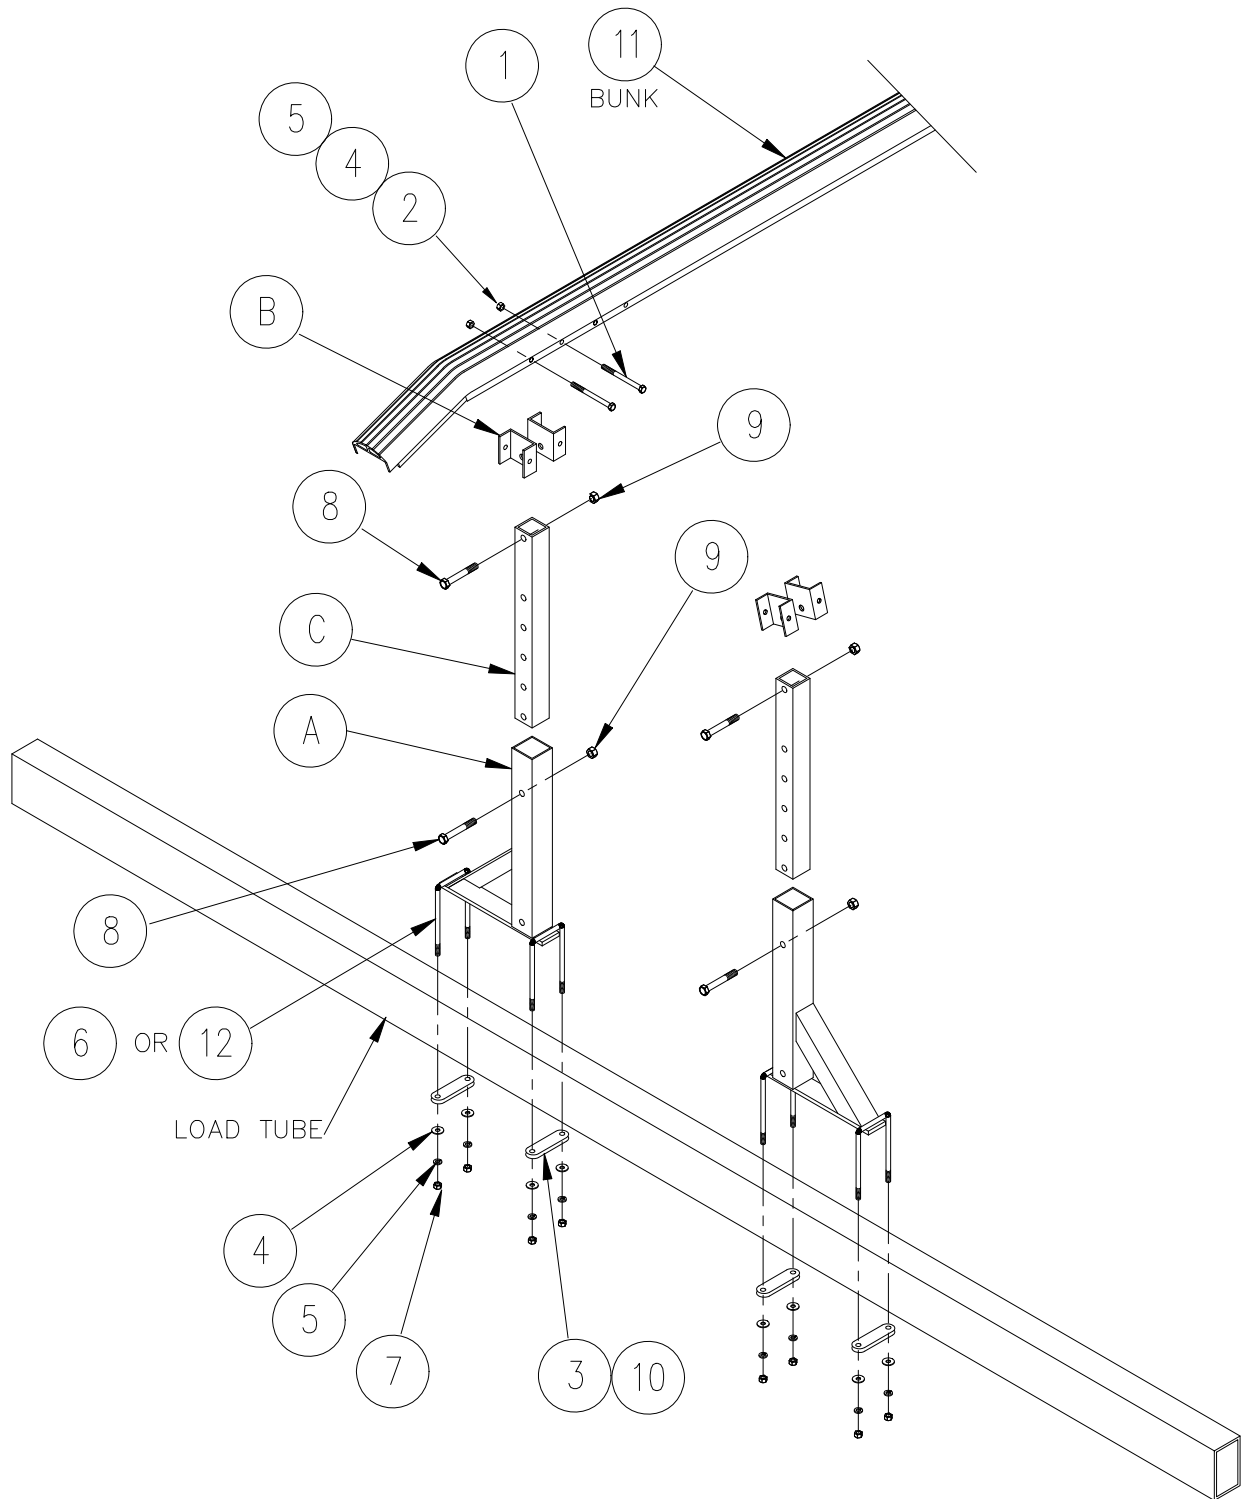

SKI BOAT ALUM/VINYL PIVOT BUNK ASSEMBLY

VL SKI BOAT ALUM/VINYL PIVOT BUNK PARTS LIST

Each reference number or letter in the following parts lists can be matched with the reference number or letter referred to in the illustrations of the instruction manual.

WARNING:

FAILURE TO APPLY A SUITABLE LUBRICANT TO THE MATING SURFACES OF STAINLESS STEEL THREADED FASTENERS MAY CAUSE GALLING AND/OR SEIZING OF ASSEMBLY.

2.1 #3604030 VL SKI BOAT ALUM/VINYL PIVOT BUNKS 4.5K

2.1.1 #3604233 VL Ski Boat Alum/Vinyl Pivot Bunk Carton of Parts 4.5K

REF #	PART #	QTY	DESCRIPTION
A	3604507	4	SKI BOAT BUNK SUPPORT BASE WELDMENT
B	3604631	8	SKI BOAT ALUM/VINYL BUNK BRKT
C	3604627	4	SKI BOAT BUNK UPPER TUBE 19-1/4"
	3604247	1	VL SKI BOAT BUNK S.S. BOB 4.5K
			consisting of:
1	5896262	8	3/8-16 x 4-1/2" HHCS
2	5896377	8	3/8-16 HEX NUT SS
3	3603835	8	2-HOLE PLATE 2"
4	5896406	24	3/8 WASHER SAE
5	5806243	24	3/8 WASHER SPLIT LOCK
6	5898100	8	U-BOLT SQ 3/8 X 2-1/8 X 5-5/8 SS
7	5803638	16	3/6-16 NUT HEX –SILICON BRONZE
8	5896288	8	1/2-13 X 3 HHCS SS
9	5897018	8	1/2-13 HEX NYLOCK NUT SS

2.1.2 #3604168 VL Alum/Vinyl Ski Boat Bunk Bundle 1.6-8K

REF #	PART #	QTY	DESCRIPTION
11	3604318	2	VL BUNK ASSY 1.6-8K

2.2 #3604035 VL SKI BOAT ALUM/VINYL PIVOT BUNKS 5KSR09

2.2.1 #3604235 VL Ski Boat Alum/Vinyl Bunk Carton of Parts 5KSR09

REF #	PART #	QTY	DESCRIPTION
A	3604507	4	SKI BOAT BUNK SUPPORT BASE WELDMENT
B	3604631	8	SKI BOAT ALUM/VINYL BUNK BRKT
C	3604627	4	SKI BOAT BUNK UPPER TUBE 19-1/4"
	3604253	1	VL SKI BOAT BUNK S.S. BOB 5KSR09
			consisting of:
1	5896262	8	3/8-16 x 4-1/2" HHCS
2	5896377	8	3/8-16 HEX NUT SS
3	3606921	8	2-HOLE PLATE 3"
4	5896406	24	3/8 WASHER SAE
5	5806243	24	3/8 WASHER SPLIT LOCK
6	5893000	8	U-BOLT SQ 3/8 X 2-1/8 X 6-5/8 SS
7	5803638	16	3/6-16 NUT HEX –SILICON BRONZE
8	5896288	8	1/2-13 X 3 HHCS SS
9	5897018	8	1/2-13 HEX NYLOCK NUT SS